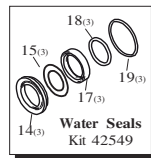

Repair Kits

Pos	Code	Description	Qty.	Pos	Code	Description	Qty.	Legend
1	960090	Plug	6	37	1200430	Screw	4	For m For I RR18.16N RRA3.5G30N RRA5.5G30N
2	960160	O-ring	6	38	3200070	Cover	1	
3	1389051	Complete valve	6	40	3220080	Oil indicator	1	
4	800860	Screw	8	41	3320090	Disc	1	
5	1381850	Washer	8	42	650560	O-ring	1	
6	3220020	Head	1	43	200390	Snap ring	1	
7	180101	O-ring	1	44	1981210	Bearing	1	
8	820361	Plug	1	45	3200210	Base	2	
9	740290	O-ring	1	46	1322640	Washer	4	
10	1980740	Plug	1	47	850250	Screw	4	
11	880581	Plug	1	48	3220050	Crankshaft - Solid Shaft	m1	
12	820510	O-ring	1	48	3220330	Crankshaft - Solid Shaft	11	
13	1780140	Ring	3	49	3200230	Key	1	
14	1780720	Gasket	3	50	1981210	Bearing	1	
15	3200250	Ring	3	51	200390	Circlip	1	
16	3220130	Piston guide	3	52	3220280	Snap ring	1	
17	3200142	Gasket	3	53	880830	O-ring	6	
18	3200260	Ring	3	54	1080550	Ring	3	
19	770260	O-ring	3					
20	3220120	Piston guide	3					
21	1260110	Nut	3		AR64516	Oil	2	
22	1260100	Washer	3			Oil Capacity - Oz		
23	1780080	Piston	3					
24	1260091	Spacer	3					
25	1260460	Ring	3					
26	3220010	Pump body	1					
27	880130	Plug	1					
28	480480	O-ring	3					
29	3220060	Piston	3					
30	3220070	Conrod pin	3					
31	3220040	Conrod	3					
32	651540	O-ring	1					
33	3220030	Rear cover	1					
34	3200220	Screw	4					
35	820510	O-ring	1					
36	880581	Plug	1					