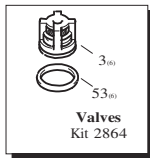

Repair Kits

Pos	Code	Description	Qty.	Pos	Code	Description	Qty.	Legend
1	960090	Plug	6	37	1200430	Screw	4	For m For I RR18.16N RRA3.5G30N RRA5.5G30N
2	960160	O-ring	6	38	3200070	Cover	1	
3	1389051	Complete valve	6	40	3220080	Oil indicator	1	
4	800860	Screw	8	41	3320090	Disc	1	
5	1381850	Washer	8	42	650560	O-ring	1	
6	3220020	Head	1	43	200390	Snap ring	1	
7	180101	O-ring	1	44	1981210	Bearing	1	
8	820361	Plug	1	45	3200210	Base	2	
9	740290	O-ring	1	46	1322640	Washer	4	
10	1980740	Plug	1	47	850250	Screw	4	
11	880581	Plug	1	48	3220050	Crankshaft - Solid Shaft	m1	
12	820510	O-ring	1	48	3220330	Crankshaft - Solid Shaft	11	
13	1780140	Ring	3	49	3200230	Key	1	
14	1780720	Gasket	3	50	1981210	Bearing	1	
15	3200250	Ring	3	51	200390	Circlip	1	
16	3220130	Piston guide	3	52	3220280	Snap ring	1	
17	3200142	Gasket	3	53	880830	O-ring	6	
18	3200260	Ring	3	54	1080550	Ring	3	
19	770260	O-ring	3					
20	3220120	Piston guide	3					
21	1260110	Nut	3		AR64516	Oil	2	
22	1260100	Washer	3			Oil Capacity - Oz		
23	1780080	Piston	3					
24	1260091	Spacer	3					
25	1260460	Ring	3					
26	3220010	Pump body	1					
27	880130	Plug	1					
28	480480	O-ring	3					
29	3220060	Piston	3					
30	3220070	Conrod pin	3					
31	3220040	Conrod	3					
32	651540	O-ring	1					
33	3220030	Rear cover	1					
34	3200220	Screw	4					
35	820510	O-ring	1					
36	880581	Plug	1					