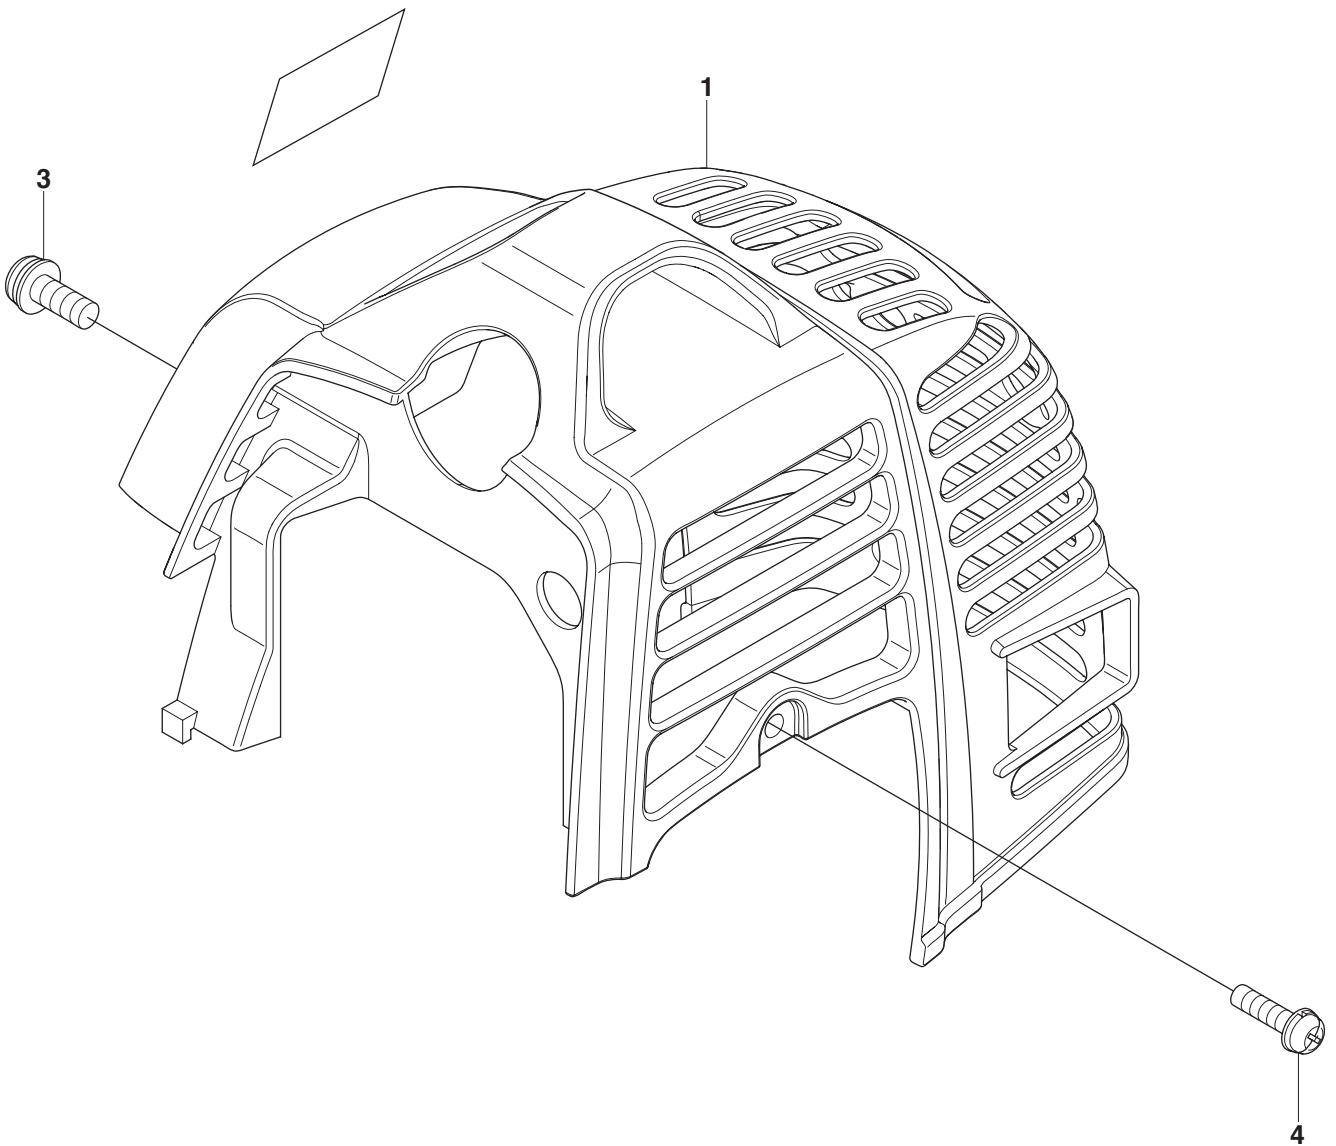

G 226R
CYLINDER COVER

CYLINDER COVER

Position	Article	Quantity	Notes	Kit
1	527 91 78-01	1		
2	527 91 87-01	1		
3	505 29 98-01	1		
4	512 36 10-01	1