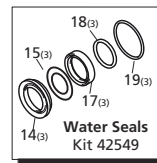

Repair Kits

Pos	Code	Description	Qty.	Pos	Code	Description	Qty.	Legend		
1	960090	Plug	6	37	1200430	Screw	4	For ○	For ●	For ■
2	960160	O-ring	6	38	3200070	Cover	1	RR18.16N	RRA3.5G30N	RR15.20N
3	1389051	Complete valve	6	40	3220080	Oil indicator	1	RRA5.5G30N		RRA4G30N
4	800860	Screw	8	41	3320090	Disc	1			
5	1381850	Washer	8	42	650560	O-ring	1			
6	3220020	Head	1	43	200390	Snap ring	1			
7	180101	O-ring	1	44	1981210	Bearing	1			
8	820361	Plug	1	45	3200210	Base	2			
9	740290	O-ring	1	46	1322640	Washer	4			
10	1980740	Plug	1	47	850250	Screw	4			
11	880581	Plug	1	48	3220050	Crankshaft - Solid Shaft	○1			
12	820510	O-ring	1	48	3220330	Crankshaft - Solid Shaft	●1			
13	1780140	Ring	3	48	3220360	Crankshaft - Solid Shaft	■1			
14	1780720	Gasket	3	49	3200230	Key	1			
15	3200250	Ring	3	50	1981210	Bearing	1			
16	3220130	Piston guide	3	51	200390	Circlip	1			
17	3200142	Gasket	3	52	3220280	Snap ring	1			
18	3200260	Ring	3	53	880830	O-ring	6			
19	770260	O-ring	3	54	1080550	Ring	3			
20	3220120	Piston guide	3							
21	1260110	Nut	3							
22	1260100	Washer	3							
23	1780080	Piston	3							
24	1260091	Spacer	3							
25	1260460	Ring	3							
26	3220010	Pump body	1							
27	880130	Plug	1							
28	480480	O-ring	3							
29	3220060	Piston	3							
30	3220070	Conrod pin	3							
31	3220040	Conrod	3							
32	651540	O-ring	1							
33	3220030	Rear cover	1							
34	3200220	Screw	4							
35	820510	O-ring	1							
36	880581	Plug	1							
					AR64516	Oil	2			
						<i>OIL CAPACITY - OZ</i>				