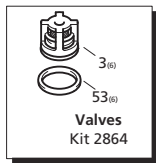

Repair Kits

Pos	Code	Description	Qty.	Pos	Code	Description	Qty.	Legend		
1	960090	Plug	6	37	1200430	Screw	4	For ○	For ●	For ■
2	960160	O-ring	6	38	3200070	Cover	1	RR18.16N	RRA3.5G30N	RR15.20N
3	1389051	Complete valve	6	40	3220080	Oil indicator	1	RRA5.5G30N		RRA4G30N
4	800860	Screw	8	41	3320090	Disc	1			
5	1381850	Washer	8	42	650560	O-ring	1			
6	3220020	Head	1	43	200390	Snap ring	1			
7	180101	O-ring	1	44	1981210	Bearing	1			
8	820361	Plug	1	45	3200210	Base	2			
9	740290	O-ring	1	46	1322640	Washer	4			
10	1980740	Plug	1	47	850250	Screw	4			
11	880581	Plug	1	48	3220050	Crankshaft - Solid Shaft	○1			
12	820510	O-ring	1	48	3220330	Crankshaft - Solid Shaft	●1			
13	1780140	Ring	3	48	3220360	Crankshaft - Solid Shaft	■1			
14	1780720	Gasket	3	49	3200230	Key	1			
15	3200250	Ring	3	50	1981210	Bearing	1			
16	3220130	Piston guide	3	51	200390	Circlip	1			
17	3200142	Gasket	3	52	3220280	Snap ring	1			
18	3200260	Ring	3	53	880830	O-ring	6			
19	770260	O-ring	3	54	1080550	Ring	3			
20	3220120	Piston guide	3							
21	1260110	Nut	3							
22	1260100	Washer	3							
23	1780080	Piston	3							
24	1260091	Spacer	3							
25	1260460	Ring	3							
26	3220010	Pump body	1							
27	880130	Plug	1							
28	480480	O-ring	3							
29	3220060	Piston	3							
30	3220070	Conrod pin	3							
31	3220040	Conrod	3							
32	651540	O-ring	1							
33	3220030	Rear cover	1							
34	3200220	Screw	4							
35	820510	O-ring	1							
36	880581	Plug	1							
					AR64516	Oil	2			
						<i>OIL CAPACITY - OZ</i>				