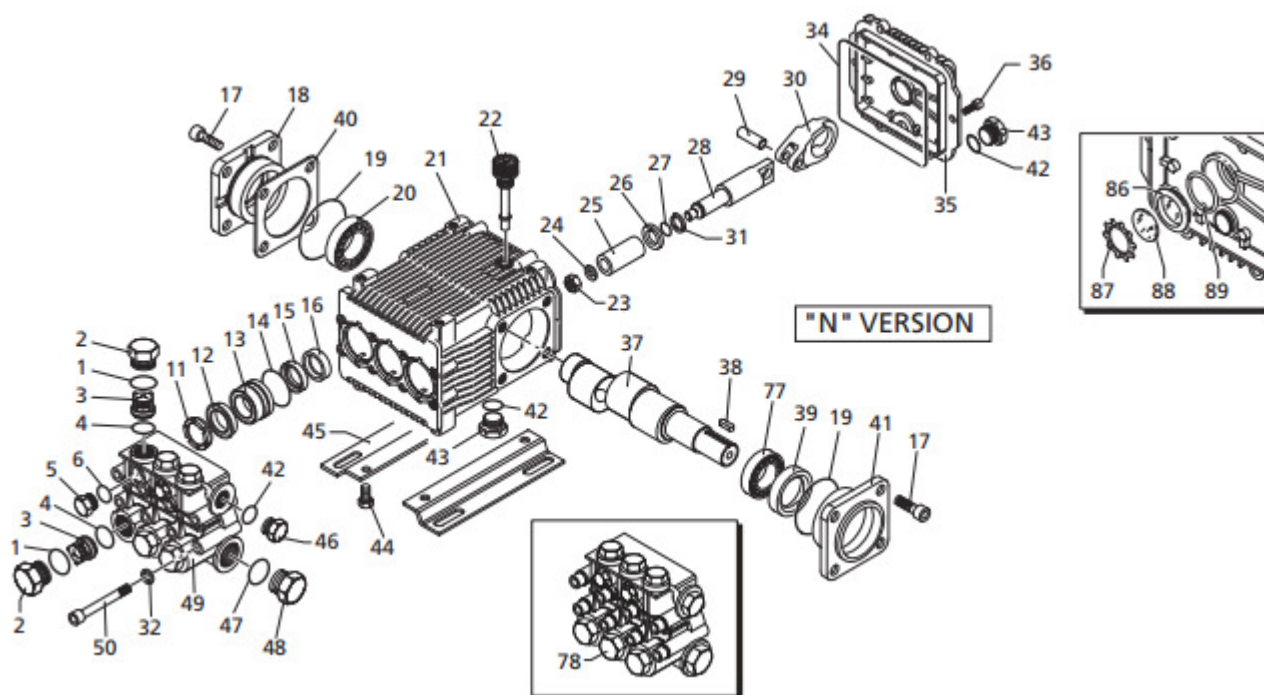

MUNDO AZUL COMERCIO E SERVIÇOS

Rua Abdias Galdino da Silva, n.º 114 – Pinheirinho.

81825-236 – Curitiba – PR - Fone: (41) 3227-7046 (41) 9878-4556 TIM

Site: www.lojamundoazul.com.br e-mail: atendimento@lojamundoazul.com.br