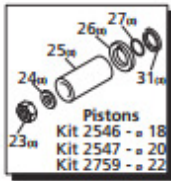

Mundo Azul

Peças e acessórios para alta pressão

Repair Kits

Valves  
Kit 2864

Pistons  
Kit 2546 - ø 18  
Kit 2547 - ø 20  
Kit 2759 - ø 22

Water Seals  
Kit 1857 - ø 18  
Kit 1887 - ø 20  
Kit 1888 - ø 22

Oil Seals  
Kit 1855

Support Rings  
Kit 1829 - ø 18  
Kit 1815 - ø 20  
Kit 1816 - ø 22

Special Parts / Kits

Code	Description	Qty.
2809	Viton water seals ø18	1
2810	Viton water seals ø20	1
2811	Viton water seals ø22	1
2819	Kit for up to 180° F ø18 High Temp	1
2820	Kit for up to 180° F ø20 High Temp	1
1837	Rail Kit 5/8" - 2 Rails & 4 Bolts	1
2633	Rail Kit 1-3/4" - 2 Rails & 4 Bolts	1
2633H	Rail Kit 2-5/8" - 2 Rails & 4 Bolts	1