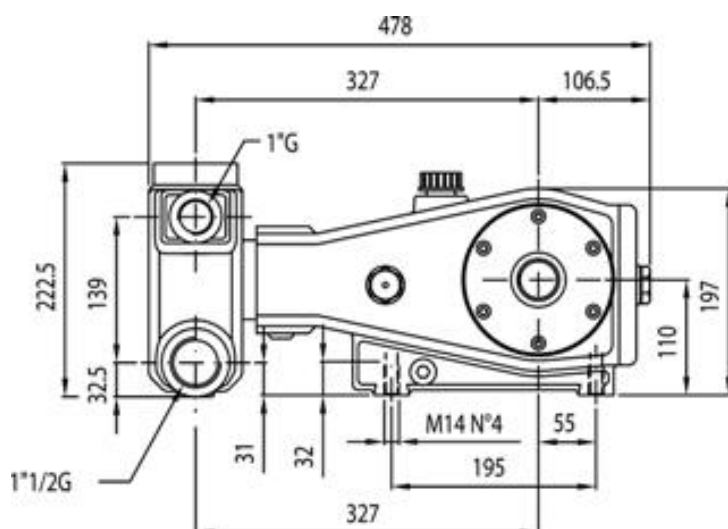

## Tabloide de bombas HPP Serie EL

Código	Tipo	RPM	Vazão		Pressão			Poder		Peso	
			l / min	EUA GPM	bar	psi	MPa	hp	kW	kg	lb
6905 0001	EL 102/160	1000	102,0	27,0	160	2320	16,0	43,0	31,6	88,0	194,0
6905 0002	EL 122/130	1000	122,0	32,2	130	1885	13,0	43,0	31,6	88,0	194,0
6905 0003	EL 128/120	850	128,0	33,8	120	1740	12,0	40,0	29,4	88,0	194,0
6905 0004	EL 152/100	800	152,0	40,1	100	1450	10,0	40,0	29,4	88,0	194,0
6905 0005	EL 164/90	700	164,0	43,3	90	1305	9,0	40,0	29,4	88,0	194,0
6905 0006	EL 84/190	1000	84,0	22,2	190	2755	19,0	43,0	31,6	88,0	194,0