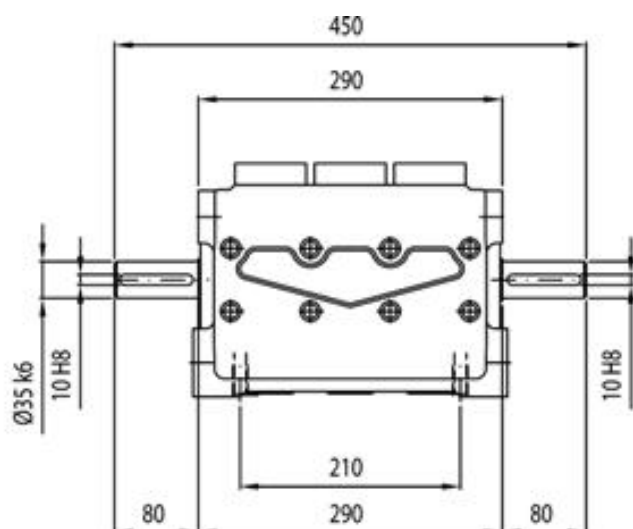

## Tabloide de bombas HPP Serie EL

Código	Tipo	RPM	Vazão		Pressão			Poder		Peso	
			l / min	EUA GPM	bar	psi	MPa	hp	kW	kg	lb
6905 0001	EL 102/160	1000	102,0	27,0	160	2320	16,0	43,0	31,6	88,0	194,0
6905 0002	EL 122/130	1000	122,0	32,2	130	1885	13,0	43,0	31,6	88,0	194,0
6905 0003	EL 128/120	850	128,0	33,8	120	1740	12,0	40,0	29,4	88,0	194,0
6905 0004	EL 152/100	800	152,0	40,1	100	1450	10,0	40,0	29,4	88,0	194,0
6905 0005	EL 164/90	700	164,0	43,3	90	1305	9,0	40,0	29,4	88,0	194,0
6905 0006	EL 84/190	1000	84,0	22,2	190	2755	19,0	43,0	31,6	88,0	194,0