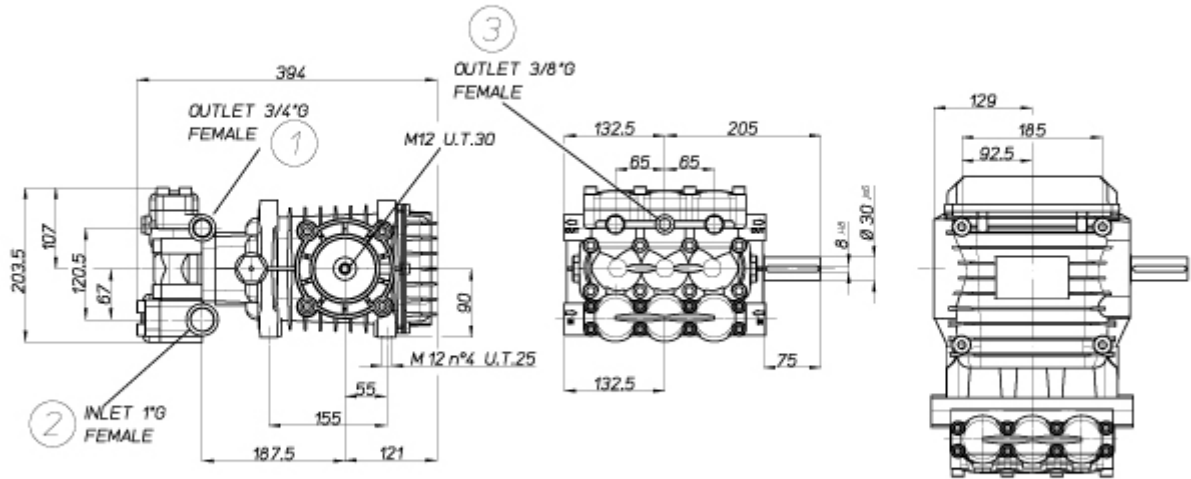

Mundo Azul Comércio e Serviços Eireli

Rua: Abdias Galdino da Silva, 114 Curitiba – Paraná Fone 41-3227-7046 Cep: 81825-236

e-mail: atendimento@lojamundoazul.com.br